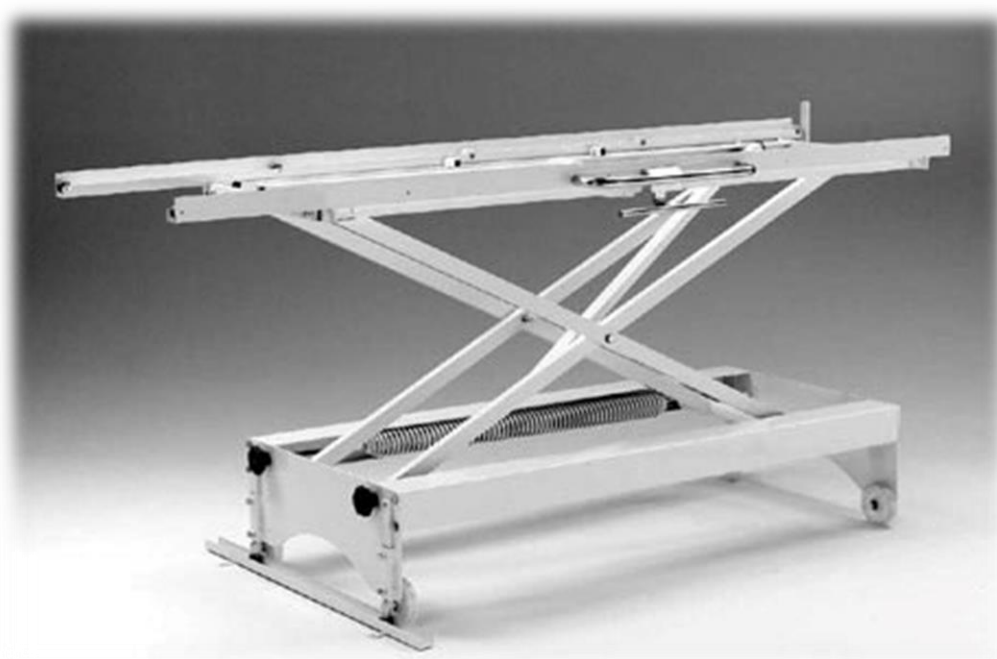

> Standard elevator ST

Handy

Simple

Robust

Z.A Beausoleil – 8 Rue Gutemberg
44116 Vieillevigne
+33 (0)2 40 26 58 85
adv@aria-constructeur.fr

Characteristics

- Manual up and down
- Adjustable for all loader :
 - Max width: 900 mm
- Deck Height:
 - Foot of 250: 450 mm (min) / 1570 mm (max)
 - Foot of 200: 500 mm (min) / 1620 mm (max)
- Adjustable index for each deck: distance between lowest and highest deck 1120mm
- Steel painting structure
- Safety: handling spring
- The loader is rolling on ertalon over molded roller

Options

- 5th deck
- Bracket on the oven, without loader
- Bracket on the elevator, without loader